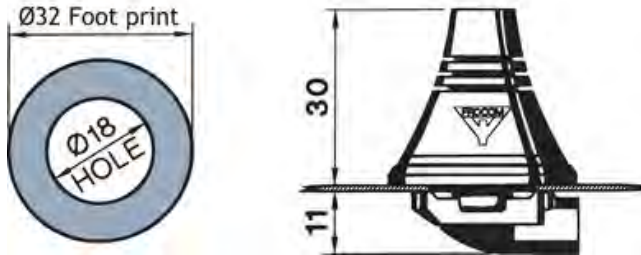

INSTALLATION

The LX-mount is especially suited for roof-mounting. It is recommended to mount the antenna at the centre of the roof to ensure the best omnidirectional coverage. Mounting can take place in an 18 mm dia. hole with access from the outside only.

When cleaning the car in car-washing machines, the whip should be removed – a 9 mm fork spanner can be used. After wash, the whip is refitted and tightened lightly with the spanner.

The mount is equipped with a bendable section ($\pm 15^\circ$) to make it possible to adjust the antenna to an upright position.

1. INSTALLATION DIMENSIONS:

LX-MOUNT