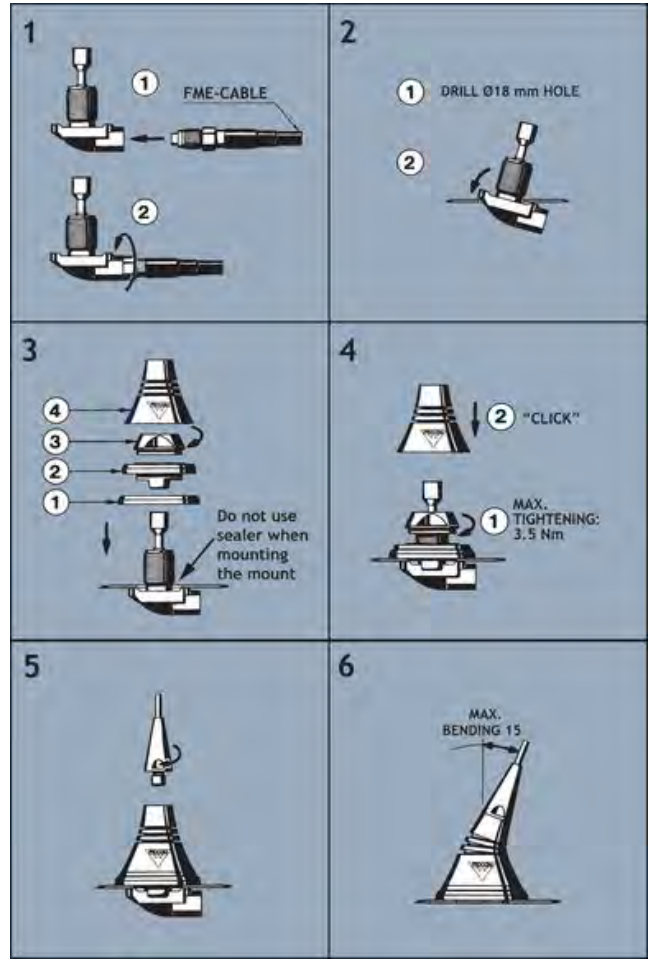

INSTALLATION

The LX-mount is especially suited for roof-mounting. It is recommended to mount the antenna at the centre of the roof to ensure the best omnidirectional coverage. Mounting can take place in an 18 mm dia. hole with access from the outside only.

When cleaning the car in car-washing machines, the whip should be removed – a 9 mm fork spanner can be used. After wash, the whip is refitted and tightened lightly with the spanner.

The mount is equipped with a bendable section ($\pm 15^\circ$) to make it possible to adjust the antenna to an upright position.

1. INSTALLATION DIMENSIONS:

LX-MOUNT

2. INSTALLATION STEPS:

PLEASE NOTE: When tightening the revolving nut (see picture 4), special care must be taken to keep the spanner in the correct position.

3. TUNING: